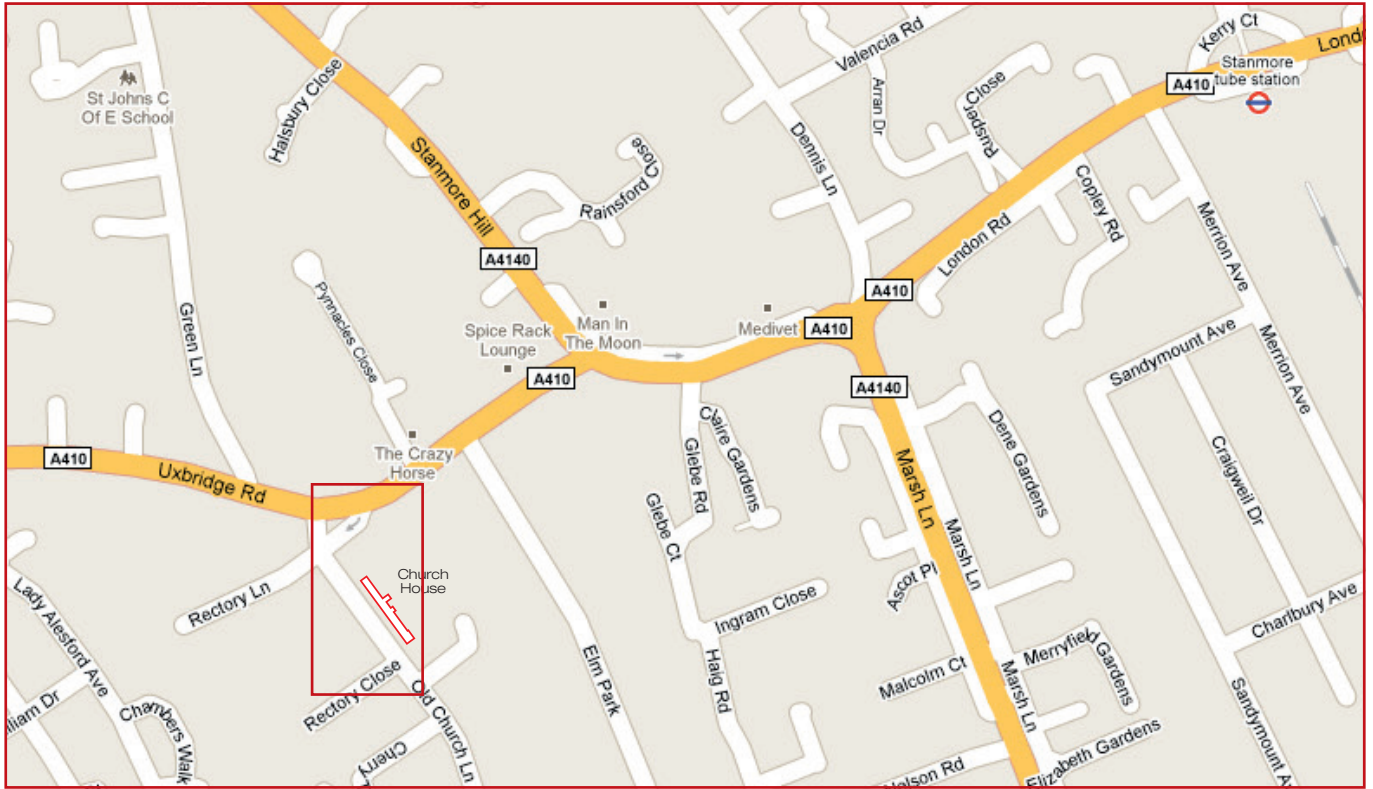

Footlights Stanmore Location Map

We are based in Church House, Old Church Lane, Stanmore, Greater London, HA7 2QX

Entrance to Church House is marked on the map with a ★. Please use the entrance shown above – ring the bell to the left of the main door, marked **Halls**.