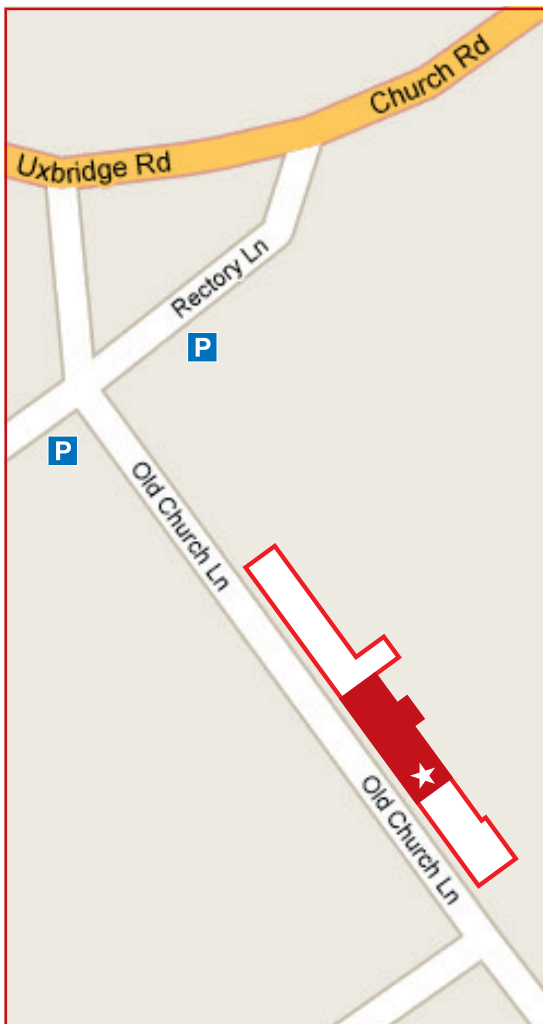

Footlights Stanmore Location Map

We are based in Church House, Old Church Lane, Stanmore, Greater London, HA7 2QX

Entrance to Church House is marked on the map with a ★. Please use the entrance shown above – ring the bell to the left of the main door, marked **Halls**.